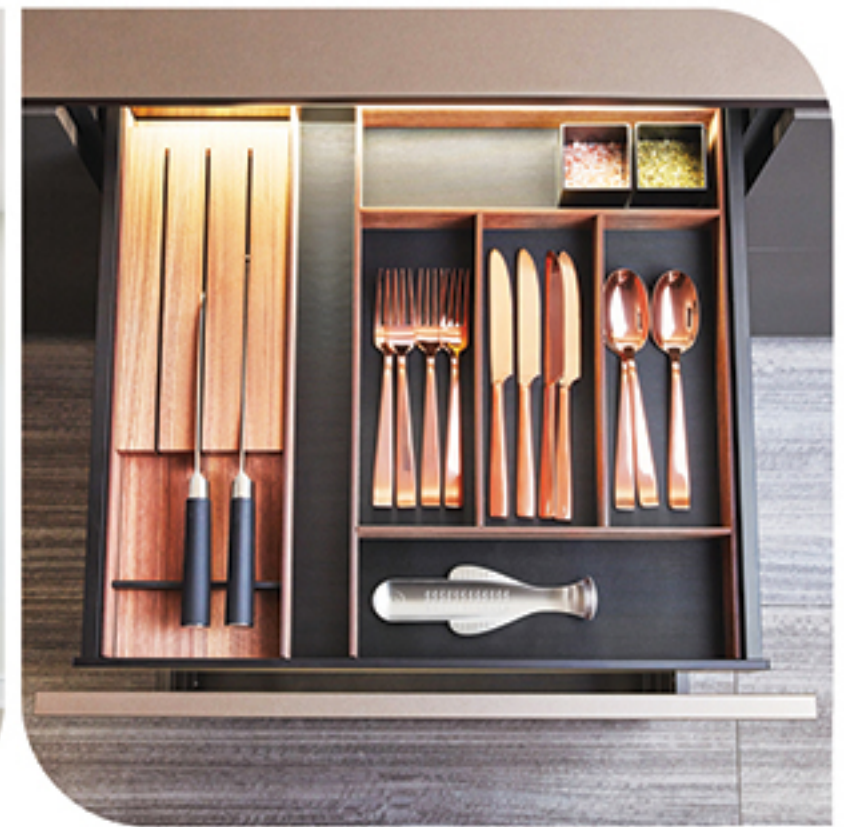

WARDROBE & CABINET ACCESSORIES

Supplier of high quality products in the cabinet and decoration market

INDEX

WOOD GLASS	01
KITCHEN ACCESSORIES	12
GLASS	28
LIGHTING	32
FITTINGS	36
PROFILE	40

WOOD GLASS

FORK AND SPOON HOLDER